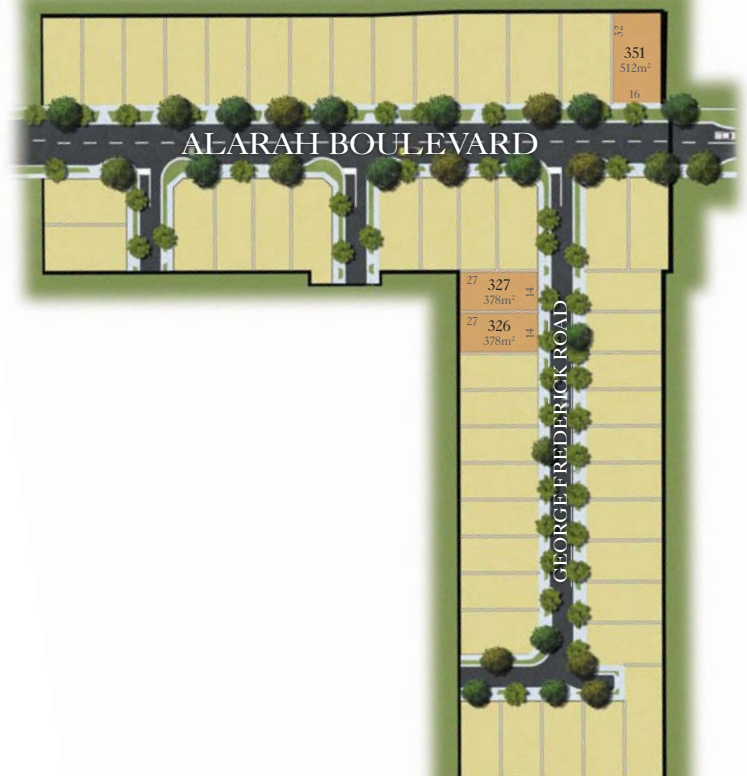

## Centre of Attention

- Display Village
- Lots For Sale
- Sold Lots

  
 NORTH  
 Map not to scale

- Premium home-sites
- Positioned between two golf courses
- Recycled water delivered on tap to every home
- Extensive walking/bike trail
- Secure, quality residential environment
- Vast park and gardens
- Close to shopping, schools and medical facilities
- Access to EastLink and public transport
- Opposite a proposed new Central Community Hub